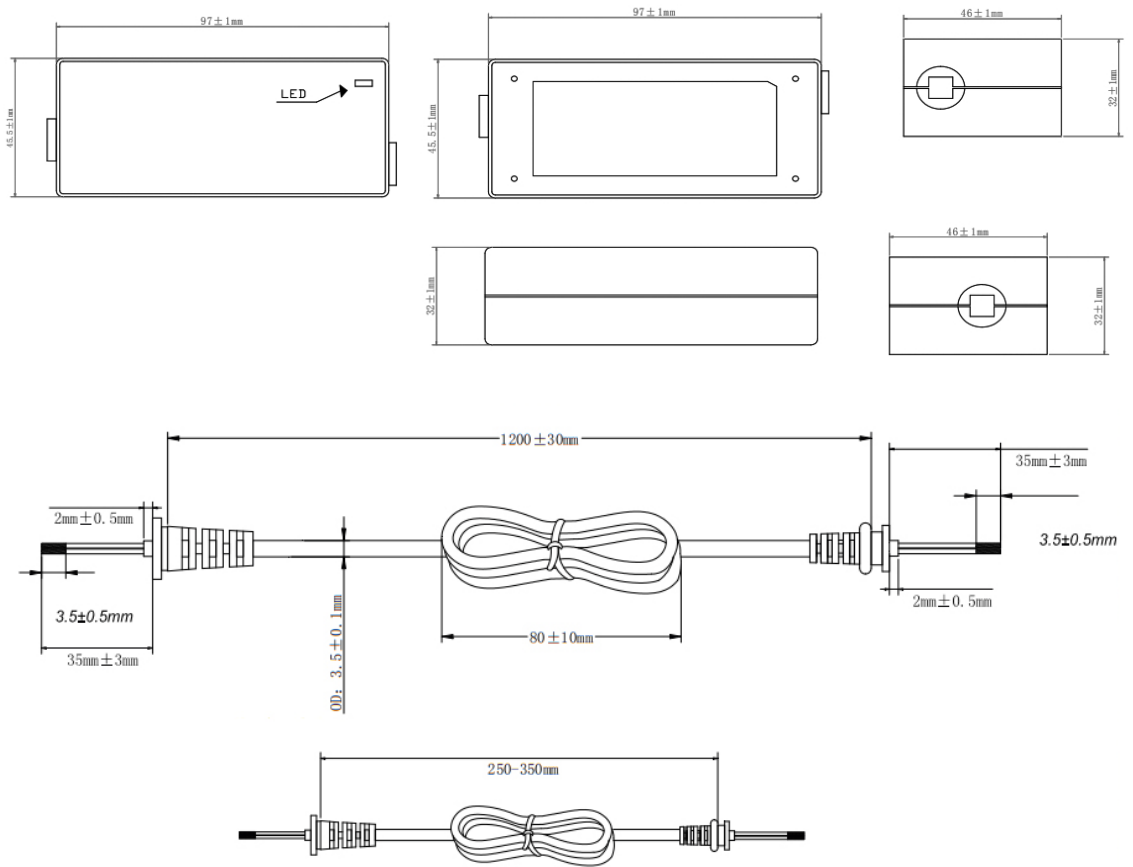

### Specifications:

Type	In car charger
Input voltage	12V-24V DC
Input current	3A
Output voltage	16.5V - 17.1V
Rated Output Power	25.2 W
Operating temperature	0°C-25°C
Storage temperature	-10°C-25°C
Operation humidity	10%-95%
Storage humidity	5%-95%
L x W x H	97mm±1mm x 45.5mm±1mm x 32mm±1mm